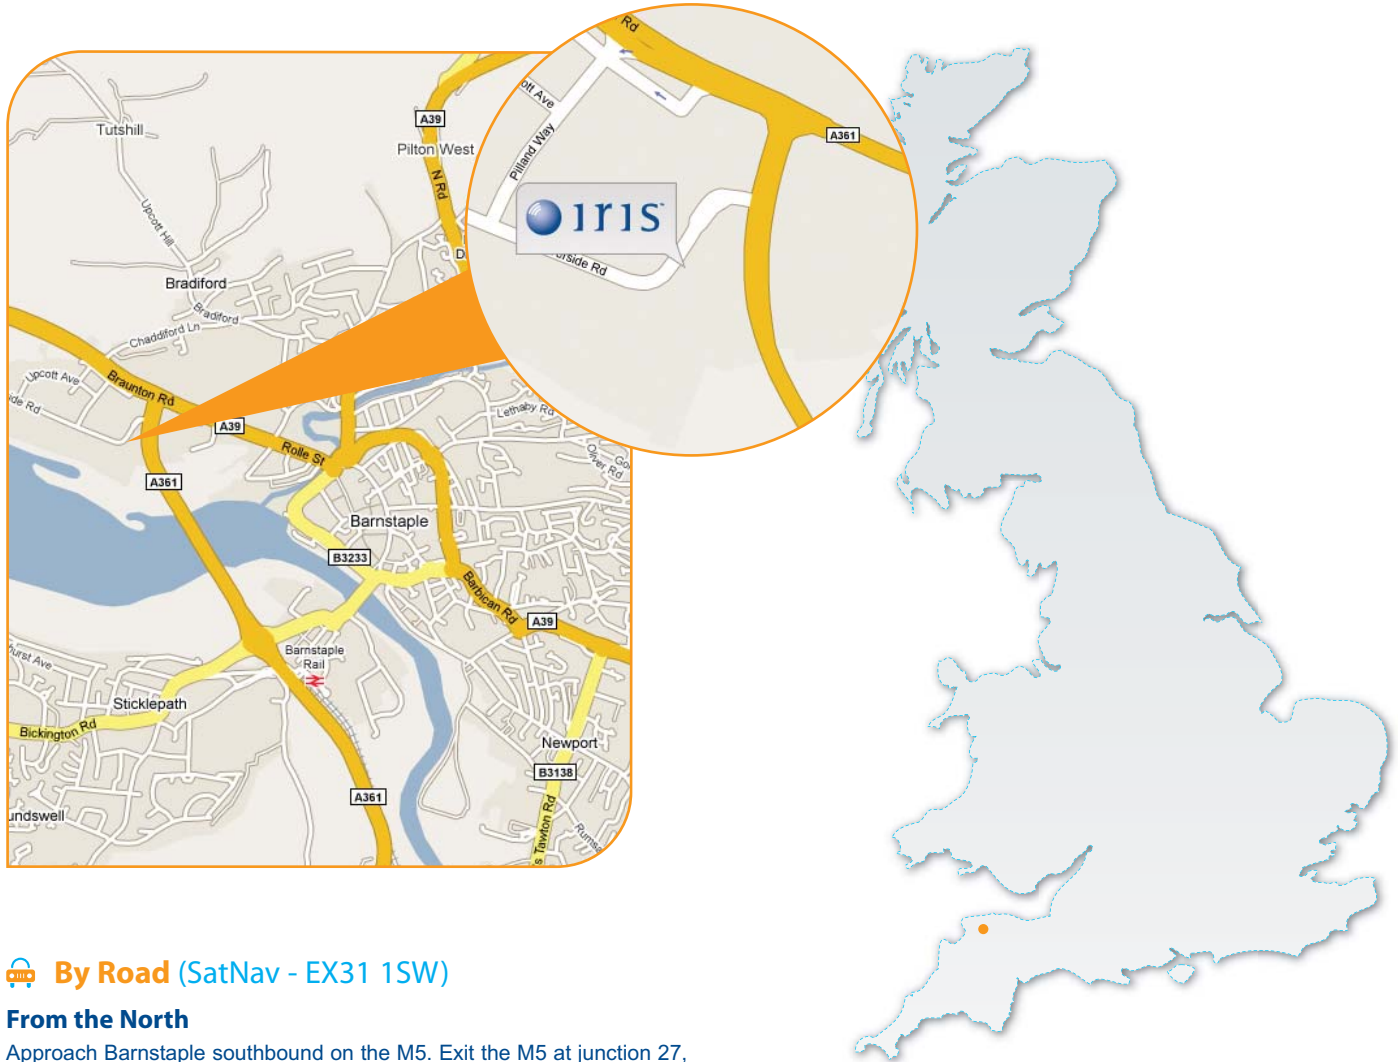

By Road (SatNav - EX31 1SW)

From the North

Approach Barnstaple southbound on the M5. Exit the M5 at junction 27, signposted Tiverton, Barnstaple (A361).

Remain on the A361 for 35 miles. As you approach the outskirts of Barnstaple you will reach a roundabout. At this roundabout, turn left onto the A39, signposted Bideford and Ilfracombe. Pottington Business Park is also signposted (shown as a yellow lorry with a letter P).

Continue straight over the next roundabout. At the next roundabout, signposted Ilfracombe and Braunton, turn right. Continue to another roundabout, go straight over it and across the bridge for the River Taw. At the next set of traffic lights, turn left into Pottington Business Park. Devonshire House is 100 yards along on the left-hand side.

From the South

If approaching Barnstaple from Exeter and the south, use the A38 to access the end of the M5. Exit the M5 motorway at junction 27, signposted Tiverton, Barnstaple (A361).

Remain on the A361 for 35 miles. As you approach the outskirts of Barnstaple you will reach a roundabout. At this roundabout, turn left onto the A39, signposted Bideford and Ilfracombe. Pottington Business Park is also signposted, (shown as a yellow lorry with a letter P).