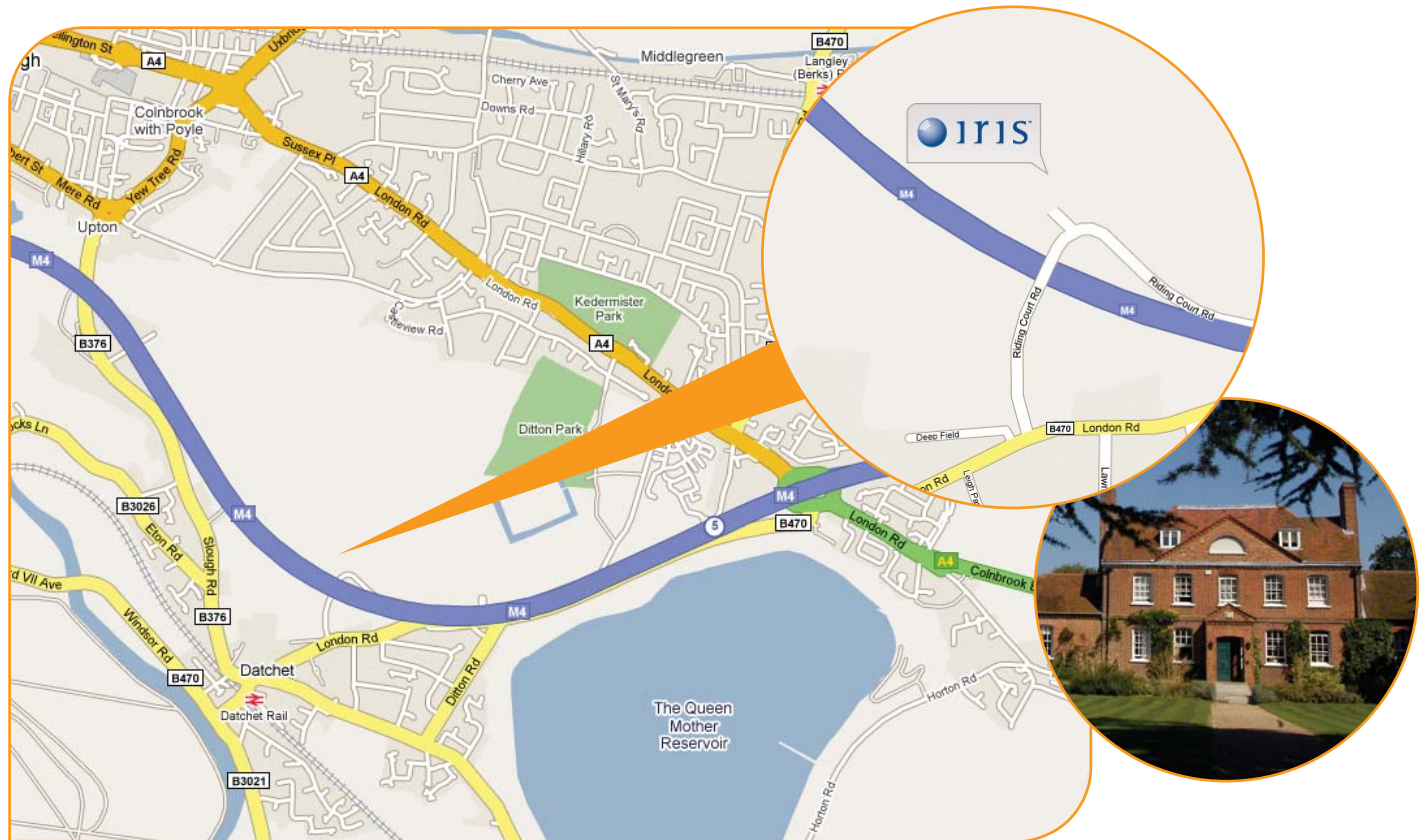

IRIS Software & Services - Head office - Datchet

Riding Court House, Riding Court Road, Datchet, Berkshire, SL3 9JT

Tel +44 (0)1753 212200 • Fax +44 (0)1753 212296 • Email enquiries@iris.co.uk