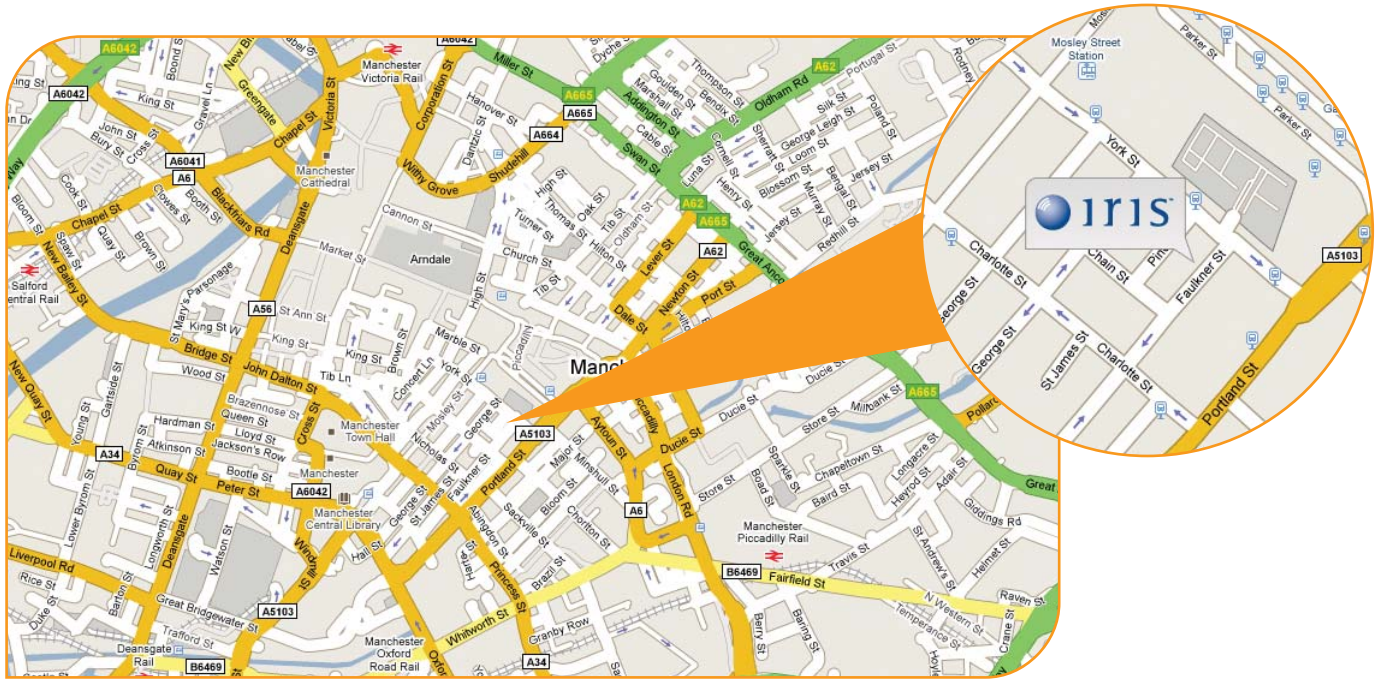

### By Rail

#### Directions from Manchester Piccadilly railway station

- From the station, follow signs for the city centre and Piccadilly Gardens until you see the Ramada Piccadilly Hotel on your left
- Turn right onto York St and Faulkner St is the first left turning
- Alternatively, you can take a taxi from the rank outside the station.  
A taxi will cost approximately £5 or it is a 5 minute walk

The nearest NCP car park is on the left hand side, directly prior to the traffic lights at the end of York St.

#### Directions from Manchester Piccadilly railway station, Piccadilly Gardens bus station and Metrolink tram

- Faulkner St is situated immediately behind the Ramada Piccadilly Hotel
- Walk down Portland St towards the Britannia Hotel
- Turn right onto York St and Faulkner St is the first left turning