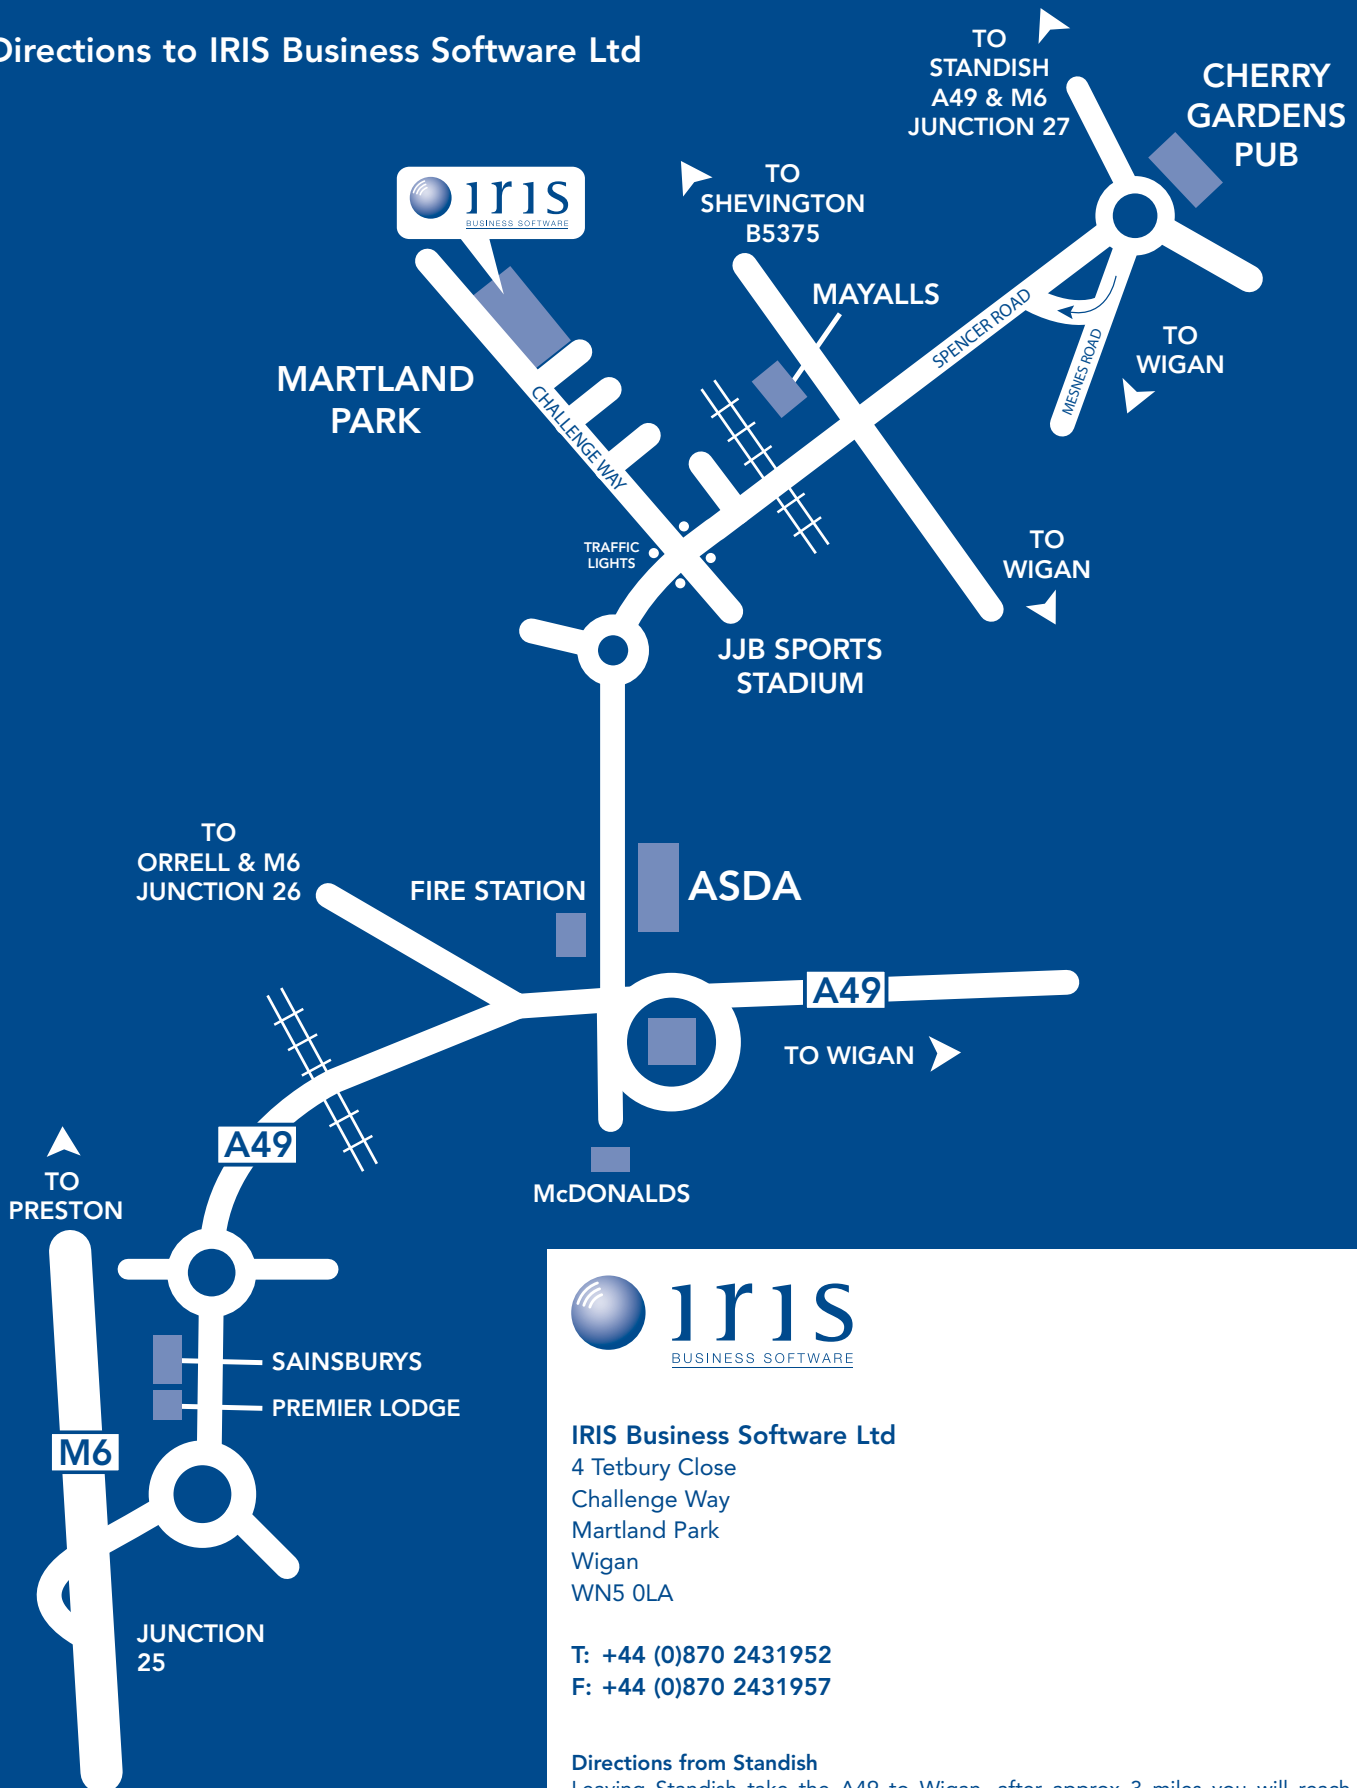

Directions to IRIS Business Software Ltd

IRIS Business Software Ltd

4 Tetbury Close
Challenge Way
Martland Park
Wigan
WN5 0LA

T: +44 (0)870 2431952
F: +44 (0)870 2431957

Directions from Standish

Leaving Standish take the A49 to Wigan, after approx 3 miles you will reach a major roundabout with the Cherry Gardens public house as a landmark. Follow the road round to the right on to Mesnes Road immediately filtering across onto Spencer Road. Carry on for a further mile until you reach a major set of traffic lights. Proceed straight through the lights, under the railway bridge and turn right into Martland Park at the second set of lights. IRIS Business Software building is situated some 450 yards on the right.

Directions from Junction 25 M6

On leaving the M6 follow signs for Wigan Town Centre, this is basically a straight run, until you reach the major junction with the Fire Station to your left and opposite is a tile superstore. Filter left at the lights. Carry on in front of the Fire Station past ASDA on your right, past the new football stadium, through one set of lights and turn left into Martland Park at the second set of lights, where IRIS Business Software building is situated some 450 yards on the right.